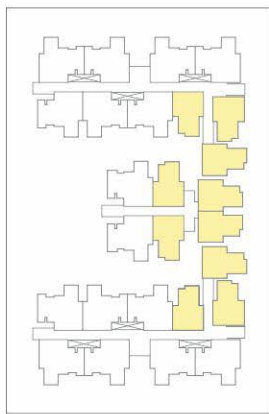

## 2 BHK

760.40 Sq.Ft.

## 3 BHK

1006.40 Sq.Ft.

STILT FLOOR PLAN

1st to 9th FLOOR PLAN