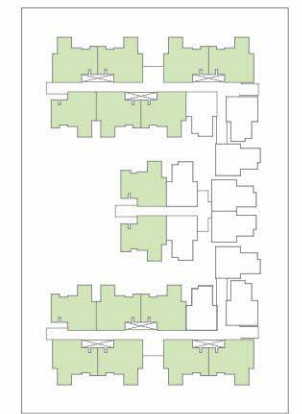

## 2 BHK

760.40 Sq.Ft.

## 3 BHK

1006.40 Sq.Ft.

STILT FLOOR PLAN

1st to 9th FLOOR PLAN