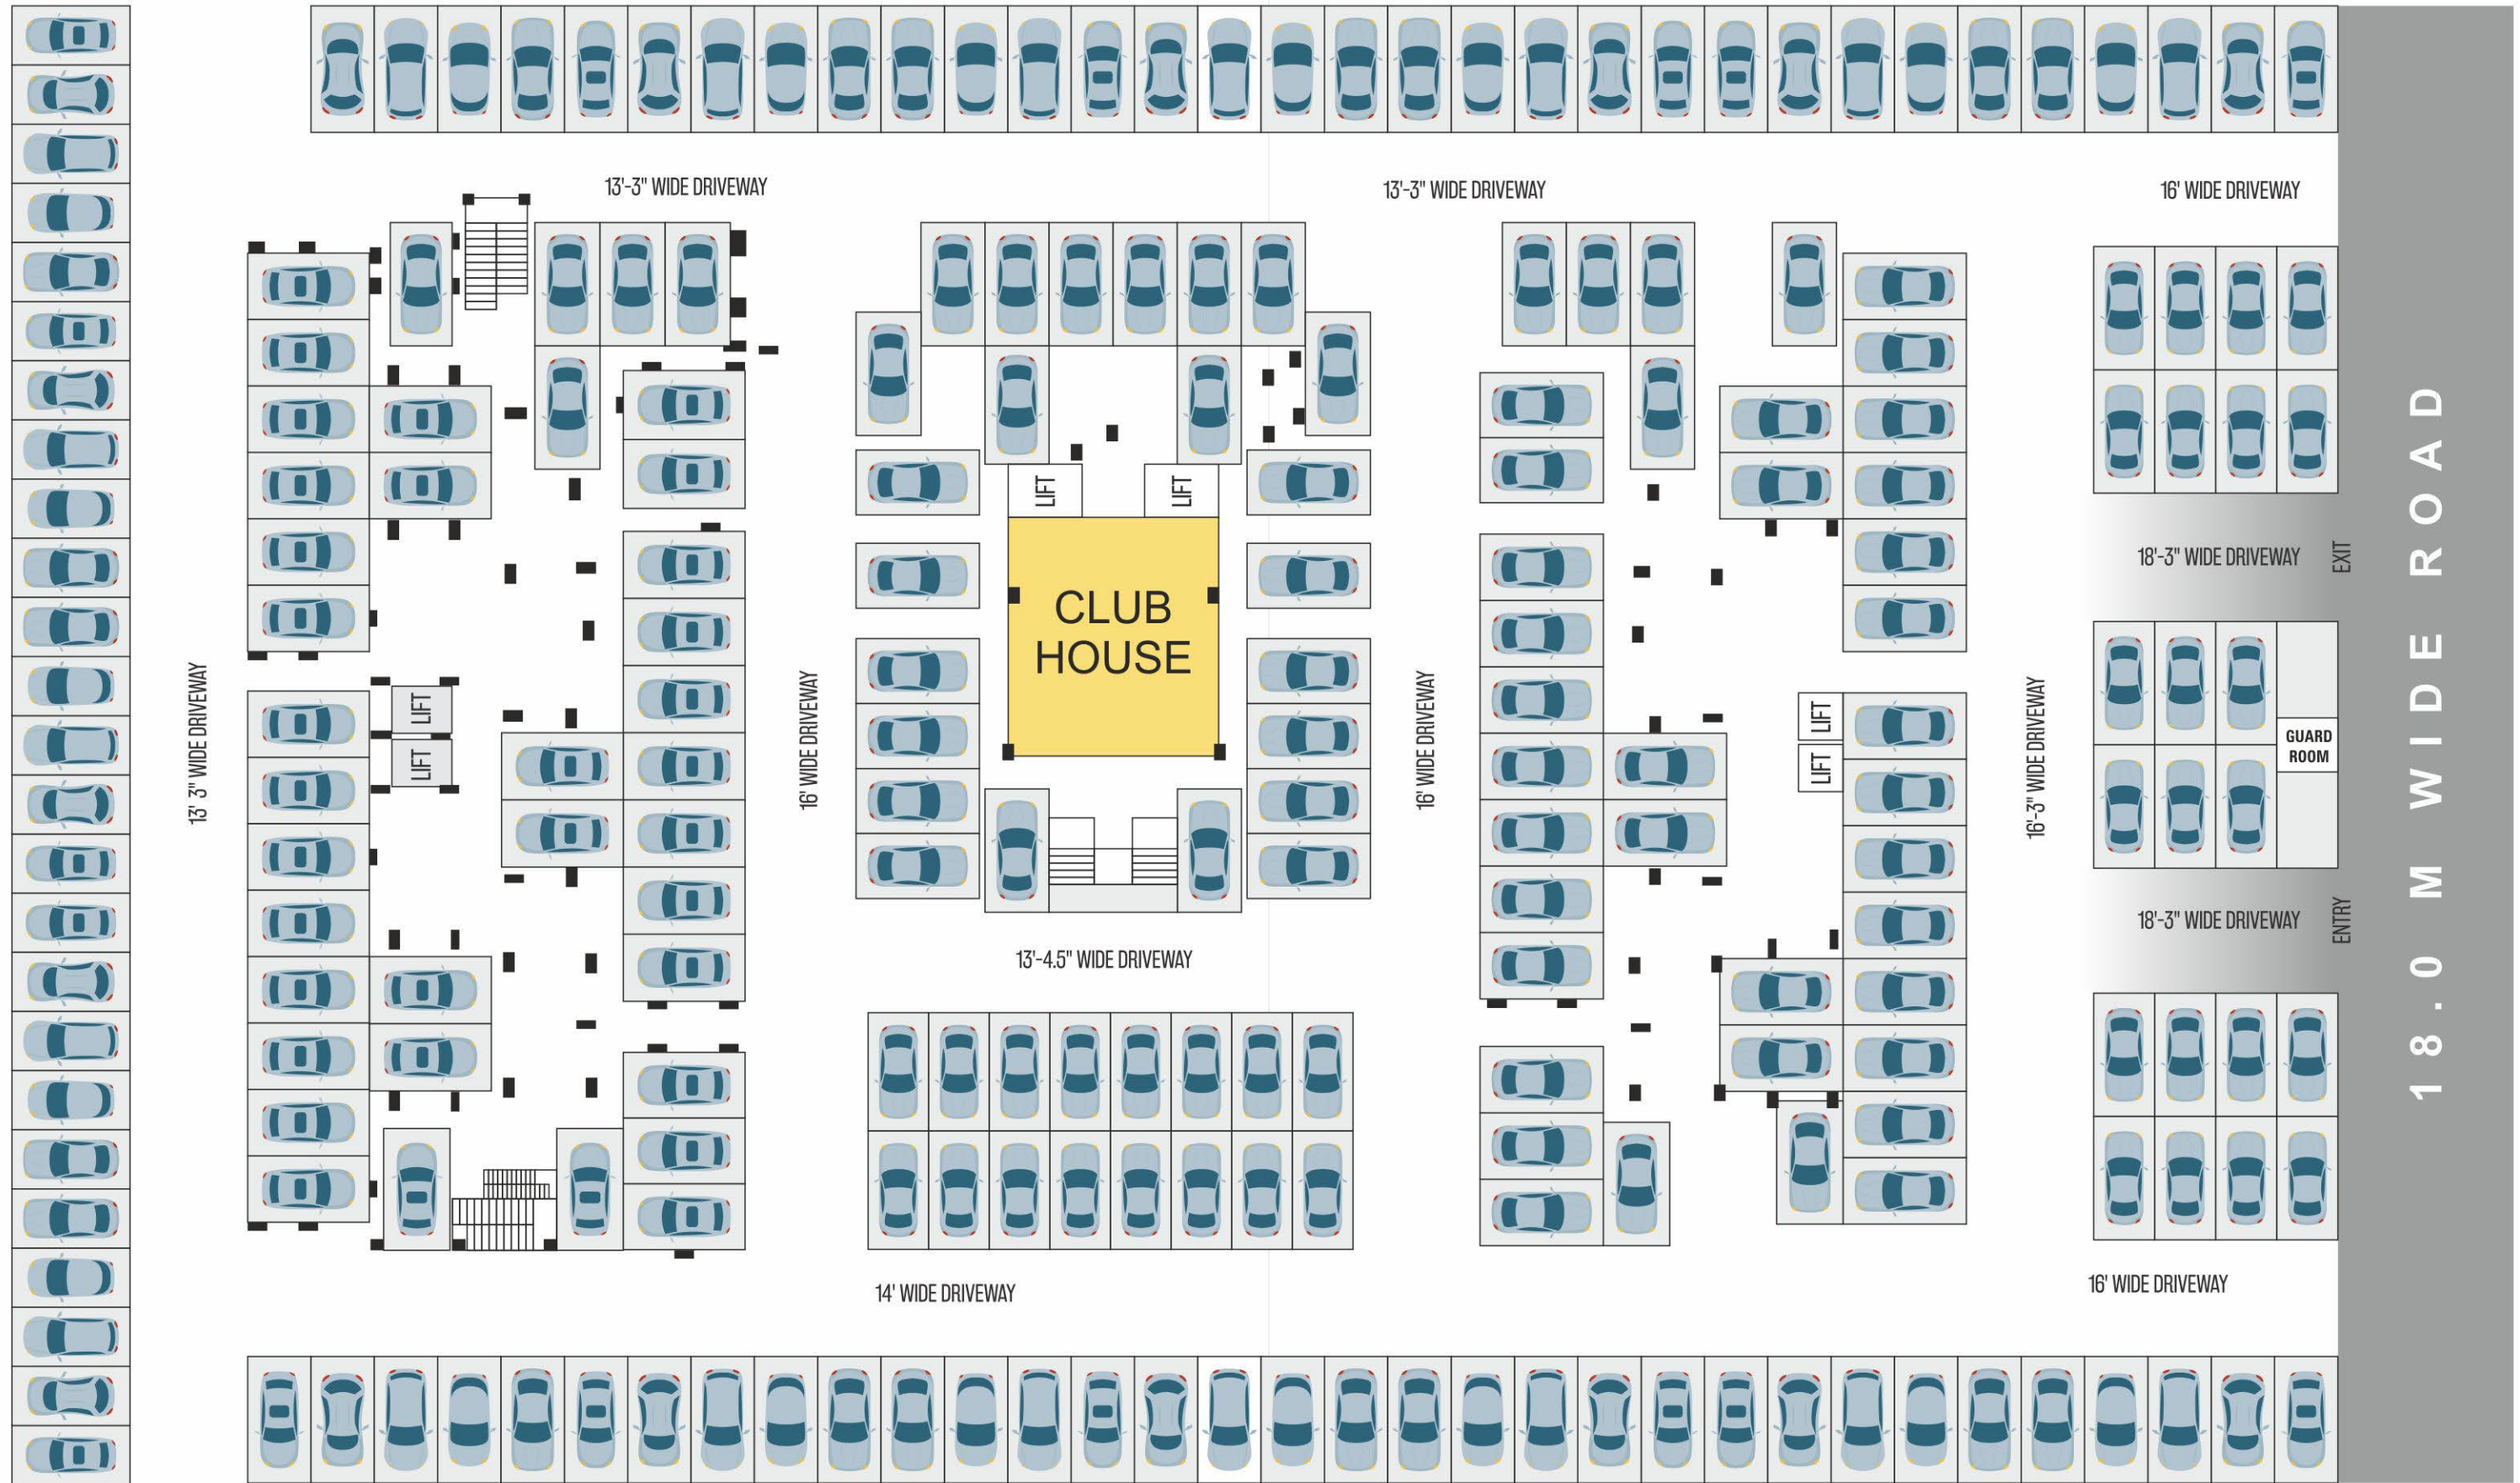

## 2 BHK

760.40 Sq.Ft.

## 3 BHK

1006.40 Sq.Ft.

STILT FLOOR PLAN

1st to 9th FLOOR PLAN